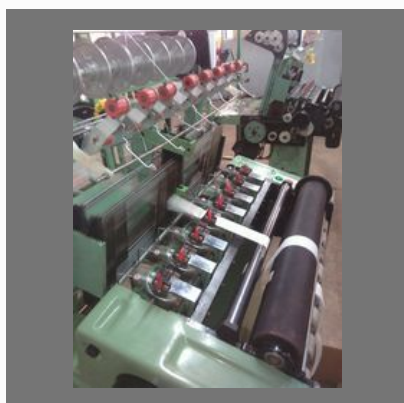

Satin Name Tape Machine

Malai Dori Carpet Machine

Crepe Bandage Needle Loom

School Belt Niwar Making
Needle Loom Machine

OTHER PRODUCTS:

Fully Automatic Fast Knit Braiding Machine

High Speed Jacquard Loom

Twill Tapes Needle Loom Machine