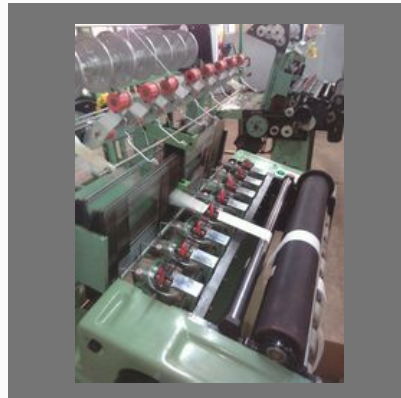

Nylon Webbing Machine