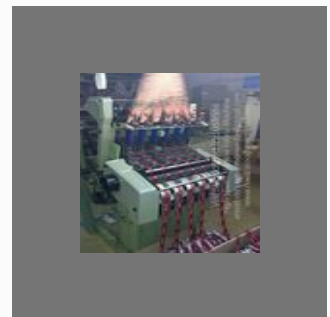

+91-8048760195

Vishwakarma Industries

<https://www.indiamart.com/vishwakarma-industries/>

We take pleasure in introducing ourselves as a **Manufacturer, Wholesaler, and exporter** of Narrow Fabric Needle Loom Machinery, Gauze Bandage Rolling & Cutting Machine, Warping Machine, Roll winding Machine, Creel Stand, Beam Stand.

About Us

Vishwakarma industries is a reputed **Manufacturer, Wholesaler,** and **exporter** of textile machinery. We are well known for narrow fabric machines for a decade and widely acclaimed for our international standard products, viz., high speed needle loom, fast knit braiding machine, tape loom, narrow fabric needle loom, warping machine, measuring & winding machines, gauze bandage rolling and cutting machine, aluminum beam, creel stand, beam stand, and special purpose machinery.