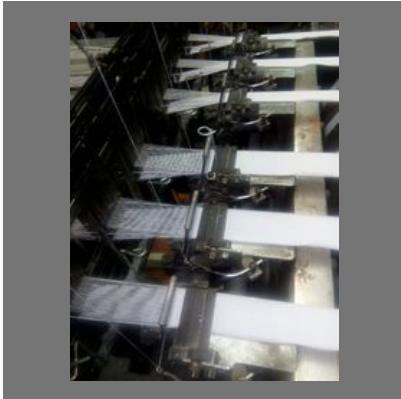

TAPE MAKING MACHINE

Name Tape Making Machine