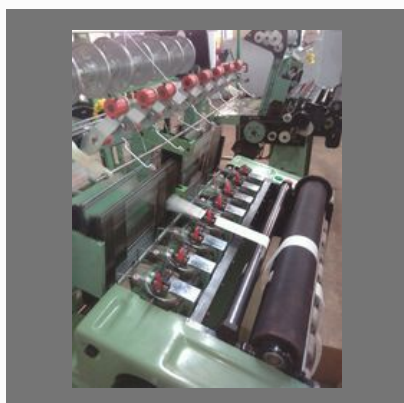

COTTON WEBBING LOOMS

Cotton Twill Tape Webbing
Needle Loom

Cotton Belt Needle Loom
Machine

Cotton Twill Tape Machine

OTHER PRODUCTS:

Surgical Bandage Cutting Machine

Narrow Tape Needle Loom Machine

Jumbo Bags (FIBC) Lifting Belt Making Machine