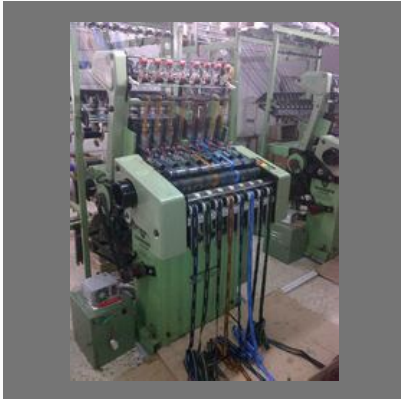

OTHER PRODUCTS:

Satin Name Tape Machine