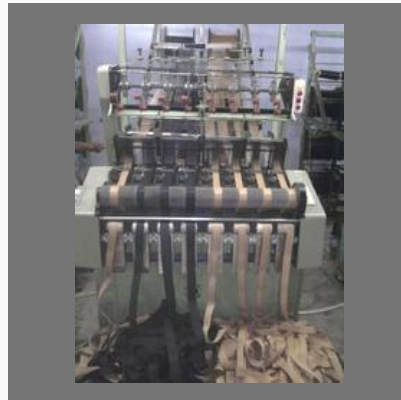

School Belt Niwar Making
Needle Loom Machine