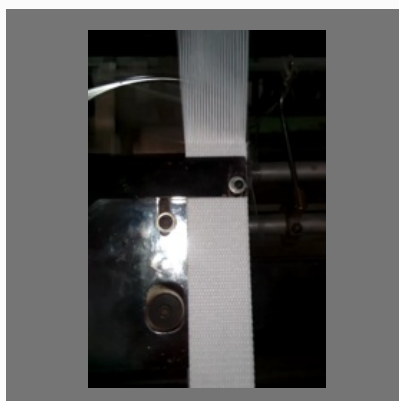

New Advance Needle Loom Machine

OTHER PRODUCTS:

High Speed Needle Loom for
PP Tapes, Niwar Tapes

Gripper Tape Needle Loom
Machine

Luggage Elastic, PP, Niwar
Tapes Machine

Narrow Fabric Tapes Making
Machine