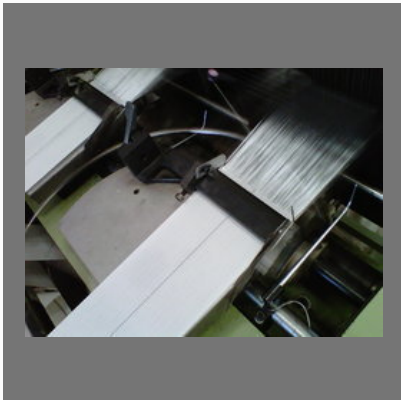

Crepe Bandage Needle Loom