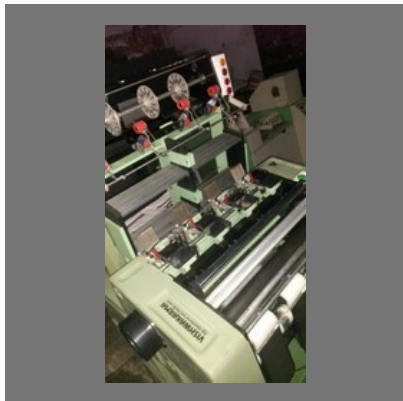

Ladies & Gents Fancy
Straps/Strips Needle Loom
Machine