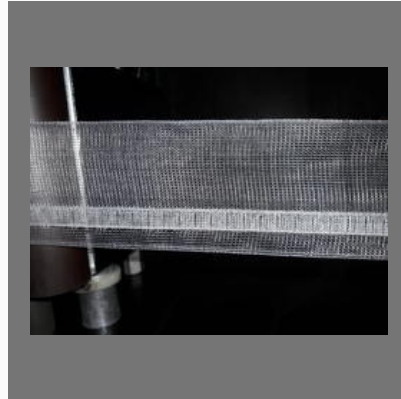

Needle Loom Machine

High Speed Double-Layer
Needle Loom

NAME TAPE LOOM MACHINE

Elastic Name Tape- Plain
Tape Machine

Polyester Tape Machine

Needle Tape Machine VI Gold
10-35

Shoelace Tape Making
Needle Loom