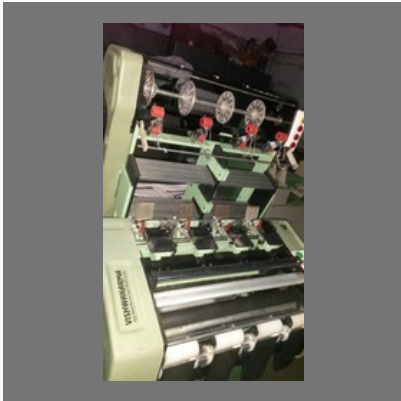

OTHER PRODUCTS:

Aluminum Beam Loom Machine

Polyester Name Tape Machine

Fiber Glass Tape Machine

High Speed Needle Loom Machine

OTHER PRODUCTS:

Roll Winding Machine

Jumbo Bage Series Needle Loom Machine