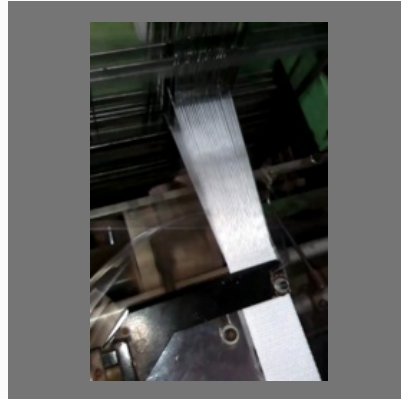

P.P Tapes Nylon Tape Making
Needle Loom Machine